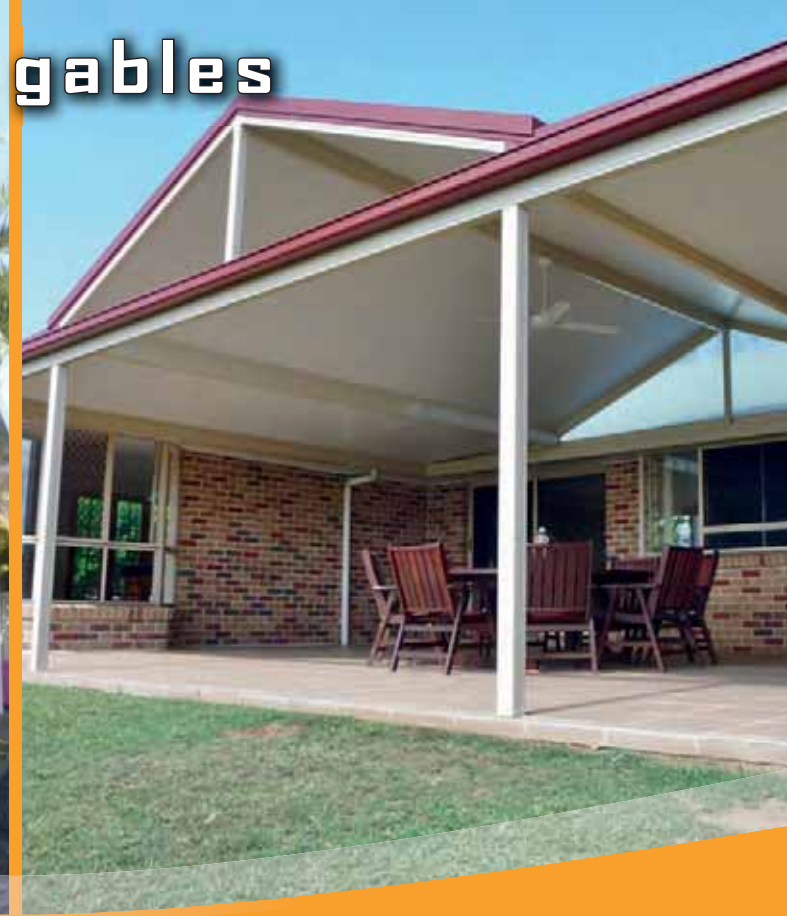

Designs can be a simple flat attached patio or carport to a complex flat gable combination or raised fly over Patio, all achieving extra space to your outside living area. Long spanning high tensile steel roofing eliminate the need for extra beams and rafters also giving you the ceiling height you require by just attaching to your house fascia.

- insulated patios

The roofing material is substantially cooler in summer and is the next step up from our non insulated range. It offers a ceiling like appearance underside with the added benefit of being able to install lights and ceiling fans. This option is great if you are considering making the area into a room at a later date. It has all the options of the non insulated roofing, with long spans and reducing the need for beams and rafters. This leaves you with a very low maintenance, high quality patio area with a range of colours to match your house.

Insulated roofing is manufactured in a range of thicknesses to allow for longer spans and greater thermal protection.

- flyover patio or gables

There is a range of different designs and materials we can use creating the look you desire with flyover or a gable patio or carport. Flyover or gable designs give you extra height, space and air flow - Great for the summer months. Insulated and non insulated roofing can be used depending on what look and style you prefer. These are very popular and are a valuable addition to your home. Let us help you customise your new flyover or gable patio area today so you can sit back and enjoy it for many years to come.