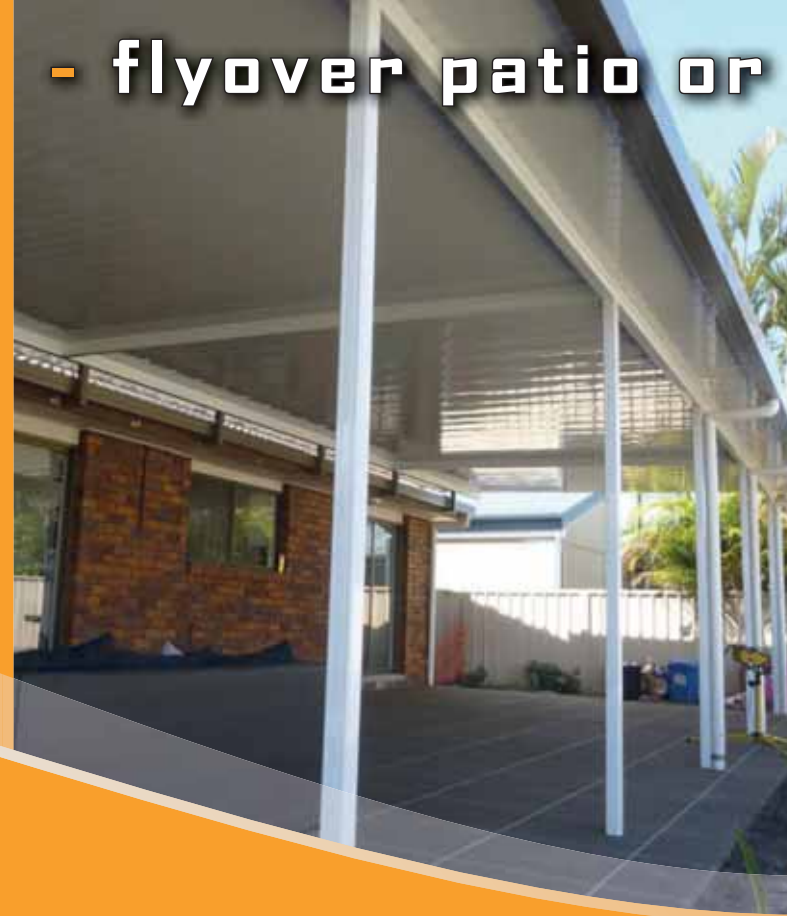

Designs can be a simple flat attached patio or carport to a complex flat gable combination or raised fly over Patio, all achieving extra space to your outside living area. Long spanning high tensile steel roofing eliminate the need for extra beams and rafters also giving you the ceiling height you require by just attaching to your house fascia.

- insulated patios

The roofing material is substantially cooler in summer and is the next step up from our non insulated range. It offers a ceiling like appearance underside with the added benefit of being able to install lights and ceiling fans. This option is great if you are considering making the area into a room at a later date. It has all the options of the non insulated roofing, with long spans and reducing the need for beams and rafters. This leaves you with a very low maintenance, high quality patio area with a range of colours to match your house.

Insulated roofing is manufactured in a range of thicknesses to allow for longer spans and greater thermal protection.

- flyover patio or gables

There is a range of different designs and materials we can use creating the look you desire with flyover or a gable patio or carport. Flyover or gable designs give you extra height, space and air flow - Great for the summer months. Insulated and non insulated roofing can be used depending on what look and style you prefer. These are very popular and are a valuable addition to your home. Let us help you customise your new flyover or gable patio area today so you can sit back and enjoy it for many years to come.