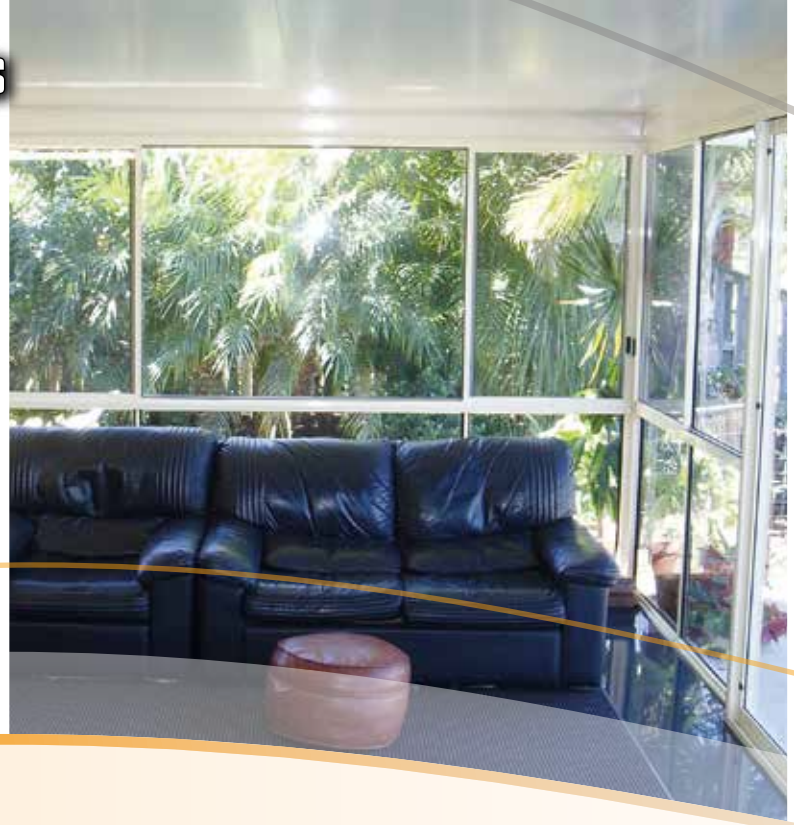

- glass enclosures